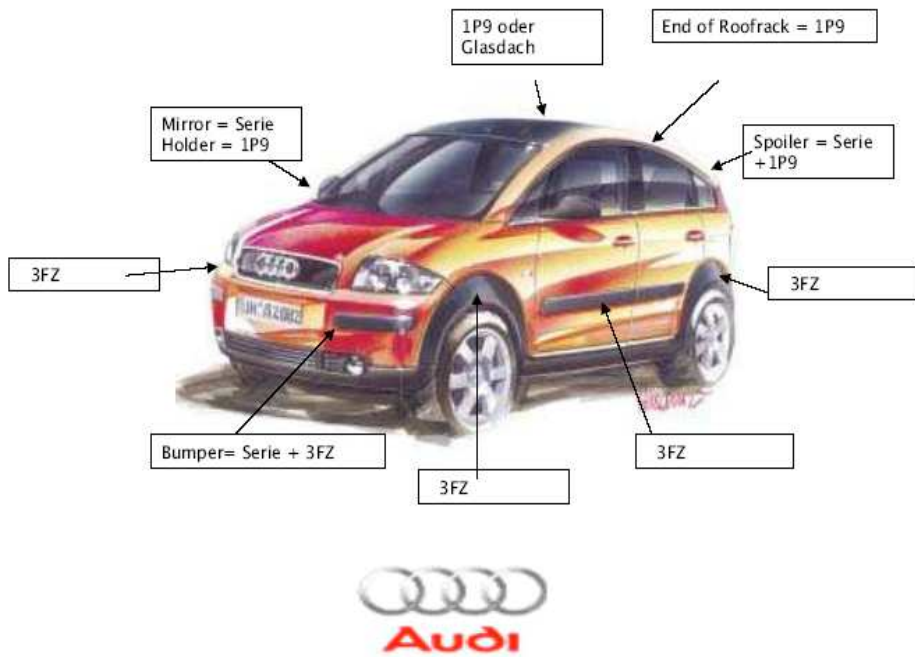

SPECIAL SERIES / SONDERMODELLE

A2 COLOUR.STORM