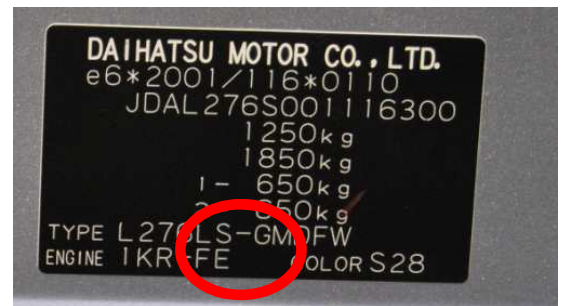

VIN

VIN PLATE LOCATIONS

1. Gran Move, Rocky, YRV
2. Cuore, Materia, Move, Sirion, Trevis
3. Applause, Charade, Terios
4. Cuore (as of 2010)

VIN PLATE DAIHATSU
PAINTCODE = S28

VIN PLATE LOCATION

MATERIA All Delta Coating Systems Brand