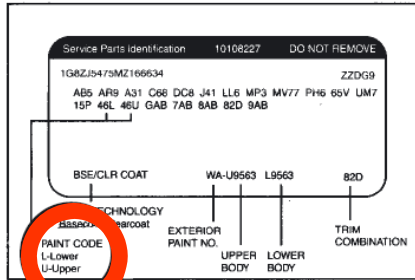

2005 G.M. PASSENGER LIGHT TRUCK & MPV VIN SYSTEM