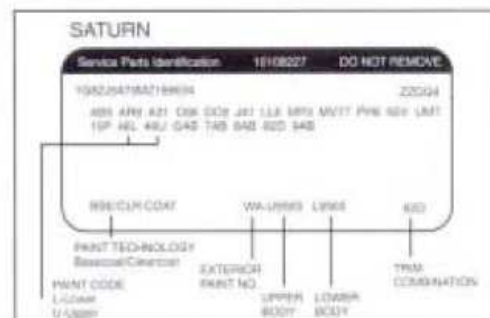

VIN Model Year ID 10th Character	Model Year
A	1980
B	1981
C	1982
D	1983
E	1984
F	1985
G	1986
H	1987
J	1988
K	1989
L	1990
M	1991
N	1992
P	1993
R	1994
S	1995
T	1996
V	1997
W	1998
X	1999
Y	2000
1	2001
2	2002
3	2003
4	2004
5	2005

2005 G.M. PASSENGER LIGHT TRUCK & MPV VIN SYSTEM

= PAINT CODE LOCATION

GENERAL MOTORS VEHICLE PAINT IDENTIFICATION AND LABEL LOCATIONS

OTHER:

- S/T TRUCK: Passenger door
- M/L VAN: Passenger door
- CORVETTE: Rear left storage compartment lid
- CATERA: Right side trunk area
CD storage compartment door
- CAMARO/FIREBIRD: Left door jam