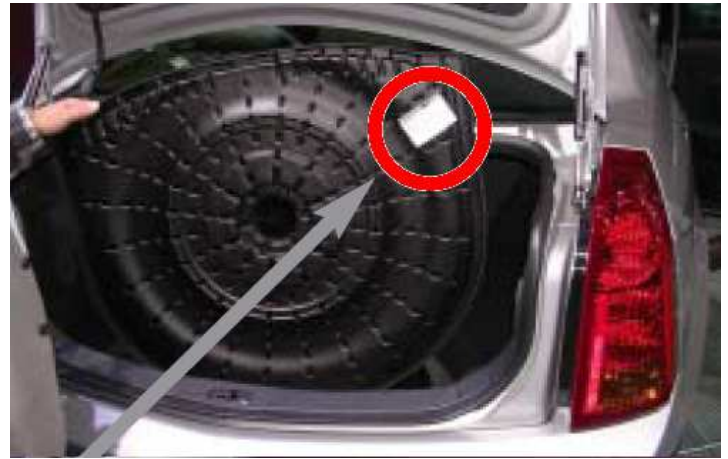

**VIN PLATE LOCATION
CADILLAC CTS**