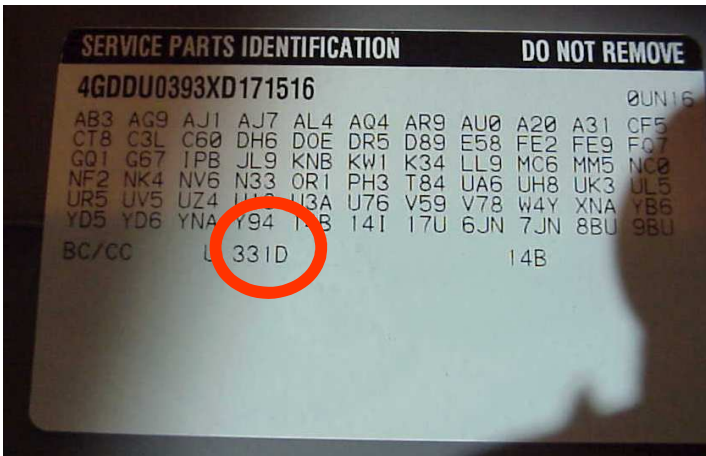

**VIN PLATE GENERAL MOTORS
PAINTCODE = 331D**