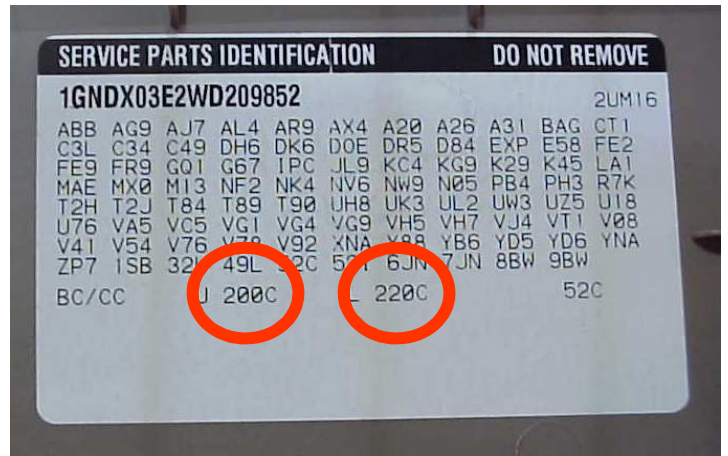

VIN / TYPENSCHILD

**VIN PLATE LOCATION
TRANS SPORT**

**VIN PLATE LOCATION
CADILLAC CTS**

**VIN PLATE GENERAL MOTORS
PAINTCODE = 331D**

**VIN PLATE GENERAL MOTORS
PAINTCODE = 200C + 220C (2 TONE)**