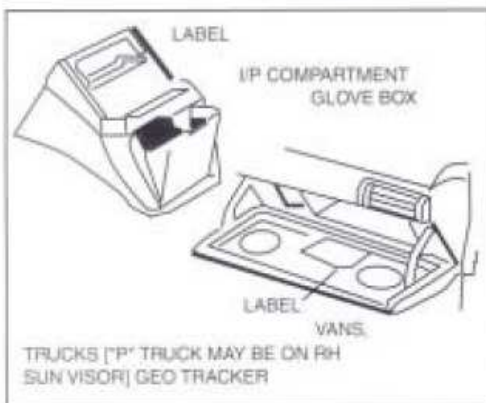

VIN Model Year ID 10th Character	Model Year
A	1980
B	1981
C	1982
D	1983
E	1984
F	1985
G	1986
H	1987
J	1988
K	1989
L	1990
M	1991
N	1992
P	1993
R	1994
S	1995
T	1996
V	1997
W	1998
X	1999
Y	2000
1	2001
2	2002
3	2003
4	2004
5	2005

2005 G.M. PASSENGER LIGHT TRUCK & MPV VIN SYSTEM

= PAINT CODE LOCATION

GENERAL MOTORS VEHICLE PAINT IDENTIFICATION AND LABEL LOCATIONS

OTHER:

- S/T TRUCK: Passenger door
- M/L VAN: Passenger door
- CORVETTE: Rear left storage compartment lid
- CATERA: Right side trunk area
CD storage compartment door
- CAMARO/FIREBIRD: Left door jam