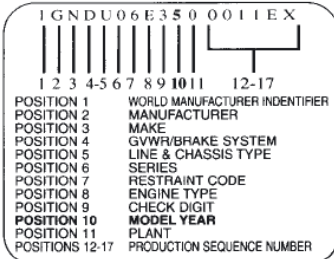

2005 G.M. PASSENGER LIGHT TRUCK & MPV VIN SYSTEM