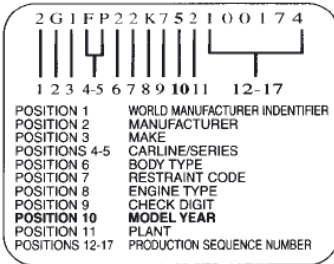

VIN / TYPENSCHILD

VIN PLATE LOCATIONS

1. Trans Sport
2. Alero, Seville
3. Blazer, Corvette, Tahoe, Trailblazer
4. Trans Sport
5. Cadillac CTS

VINformation

2005 G.M. PASSENGER CAR VIN SYSTEM

1st Position of the VIN# (Vehicle Identification Number)

This digit breaks down the Country of Production for a vehicle sold in the U.S.A.

- 1=USA (Domestic Manufacturer)
- 2=Canada (All Manufacturers)
- 3=Mexico (All Manufacturers)
- 4=USA (Captive Imports and/or Joint Ventures)
- J= Japan (All Manufacturers)
- K=Korea (All Manufacturers)
- W=Germany (All Manufacturers)
- X=Former Soviet Union (All Manufacturers)

VIN Model Year ID 10th Character	Model Year
A	1980
B	1981
C	1982
D	1983
E	1984
F	1985
G	1986
H	1987
J	1988
K	1989
L	1990
M	1991
N	1992
P	1993
R	1994
S	1995
T	1996
V	1997
W	1998
X	1999
Y	2000
1	2001
2	2002
3	2003
4	2004
5	2005