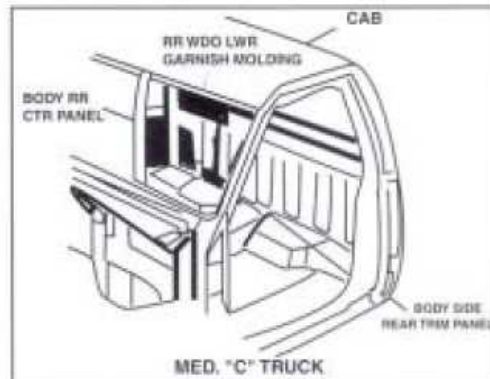

2005 G.M. PASSENGER LIGHT TRUCK & MPV VIN SYSTEM

= PAINT CODE LOCATION

GENERAL MOTORS VEHICLE PAINT IDENTIFICATION AND LABEL LOCATIONS

OTHER:

- S/T TRUCK: Passenger door
- M/L VAN: Passenger door
- CORVETTE: Rear left storage compartment lid
- CATERA: Right side trunk area
CD storage compartment door
- CAMARO/FIREBIRD: Left door jam