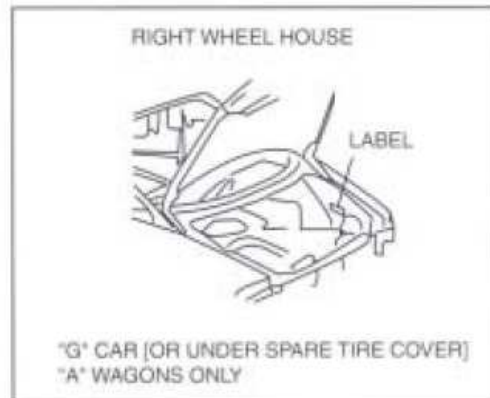

2005 G.M. PASSENGER LIGHT TRUCK & MPV VIN SYSTEM

= PAINT CODE LOCATION

GENERAL MOTORS VEHICLE PAINT IDENTIFICATION AND LABEL LOCATIONS

OTHER:

- S/T TRUCK: Passenger door
- M/L VAN: Passenger door
- CORVETTE: Rear left storage compartment lid
- CATERA: Right side trunk area
CD storage compartment door
- CAMARO/FIREBIRD: Left door jam