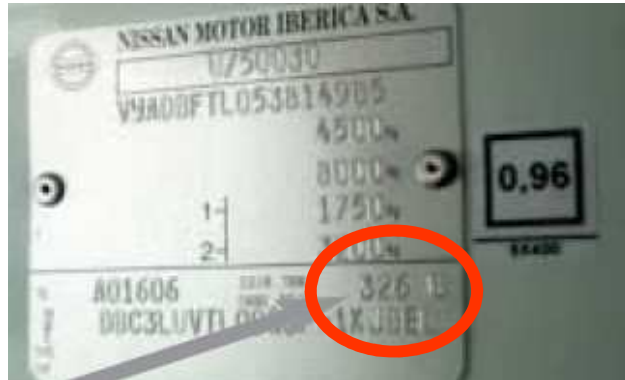

### VIN / TYPENSCHILD

**VIN PLATE LOCATIONS**

1. All models

**VIN PLATE LOCATION  
NISSAN TRUCKS**

**VIN PLATE NISSAN TRUCKS  
PAINTCODE = 326**