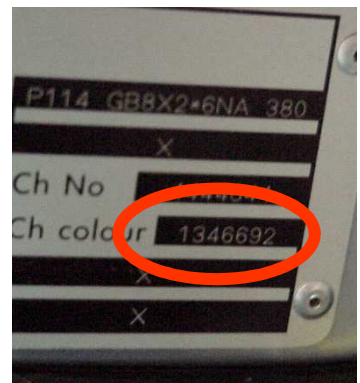

SCANIA TRUCKS

VIN / TYPENSCHILD

VIN PLATE LOCATIONS

1. All models

**VIN PLATE LOCATION
SCANIA**

**VIN PLATE SCANIA
PAINTCODE = 1366386**

**VIN PLATE SCANIA
PAINTCODE = 1346692**

RELATED COLOURS / ANBAUTEILFARBTOENE

		MODELYEAR	MODEL		
				1346692	GRIS CHASSIS