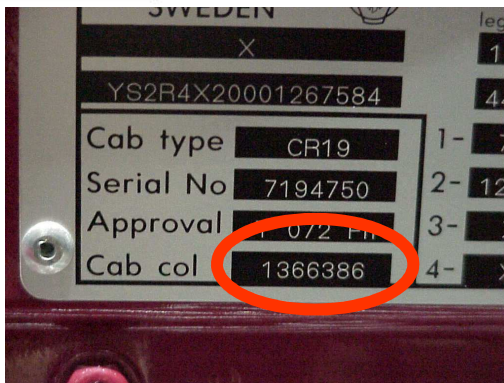

SCANIA TRUCKS

VIN / TYPENSCHILD

VIN PLATE LOCATIONS

1. All models

**VIN PLATE LOCATION
SCANIA**

**VIN PLATE SCANIA
PAINTCODE = 1366386**

**VIN PLATE SCANIA
PAINTCODE = 1346692**

RELATED COLOURS / ANBAUTEILFARBTOENE